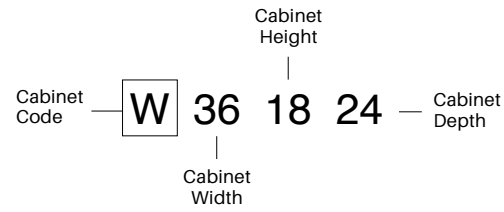

PRODUCT SPECIFICATION GUIDE

WALL & TALL CABINET CODING

STANDARD

REFRIGERATOR

BASE & VANITY CABINET CODING

STANDARD

STANDARD

- Standard wall cabinets are 12" deep. Refrigerator cabinets are 24" deep.
- Add door thickness for total cabinet depth.
- Please refer to the Products by Cabinet Line chart to determine which products are carried for each cabinet line.
- Standard tall cabinets are 24" deep.