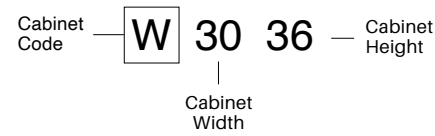

SHAKER

SELECT SERIES

Finish: Paint

Smooth Aegean blue.

TAHOE

SHAKER

SELECT SERIES

Finish: Veneer
Natural oak texture.

PRODUCT SPECIFICATION GUIDE

WALL & TALL CABINET CODING

STANDARD

REFRIGERATOR

BASE & VANITY CABINET CODING

STANDARD

STANDARD

- Standard wall cabinets are 12" deep. Refrigerator cabinets are 24" deep.
- Add door thickness for total cabinet depth.
- Please refer to the Products by Cabinet Line chart to determine which products are carried for each cabinet line.
- Standard tall cabinets are 24" deep.