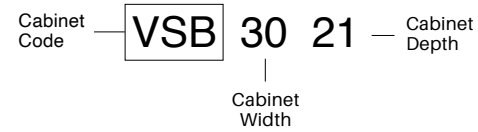

PRODUCT SPECIFICATION GUIDE

WALL & TALL CABINET CODING

STANDARD

REFRIGERATOR

BASE & VANITY CABINET CODING

STANDARD

STANDARD

- Standard wall cabinets are 12" deep. Refrigerator cabinets are 24" deep.
- Add door thickness for total cabinet depth.
- Please refer to the Products by Cabinet Line chart to determine which products are carried for each cabinet line.
- Standard tall cabinets are 24" deep.