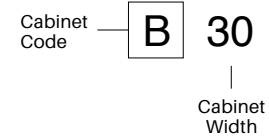

PRODUCT SPECIFICATION GUIDE

WALL & TALL CABINET CODING

STANDARD

REFRIGERATOR

BASE & VANITY CABINET CODING

STANDARD

STANDARD

- Standard wall cabinets are 12" deep. Refrigerator cabinets are 24" deep.
- Add door thickness for total cabinet depth.
- Please refer to the Products by Cabinet Line chart to determine which products are carried for each cabinet line.
- Standard tall cabinets are 24" deep.