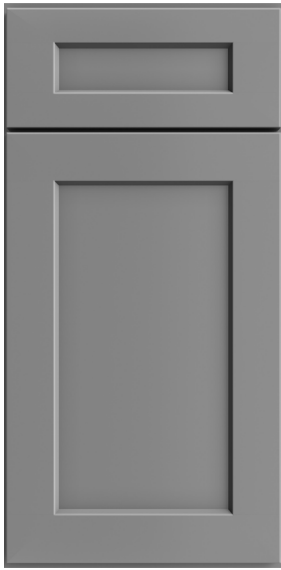

# SHAKER

The **Shaker** door profile offers a five piece door with a mortise and tenon frame featuring a 45° inside bevel & flat recessed center panel.

**WHITE**  
**(SW)**

**ANTIQUE WHITE**  
**(SA)**

**DOVE**  
**(SD)**

- Framed Cabinet with Full Overlay Doors and Drawers
- Under Mount Full Extension Soft Close Drawer Glides
- Concealed European Style Hinges with Soft Close Feature
- Painted HDF Door
- ½" Plywood Box with UV Coated Matching Exterior
- Glue & Staple or Metal Clip Assembly
- UV Coated Natural Interior

# SHAKER

The **Shaker** door profile offers a five piece door with a mortise and tenon frame featuring a 45° inside bevel & flat recessed center panel.

**GREY**  
(SG)

**IVY**  
(SI)

**NAVY**  
(SN)

- Framed Cabinet with Full Overlay Doors and Drawers
- Under Mount Full Extension Soft Close Drawer Glides
- Concealed European Style Hinges with Soft Close Feature
- Painted HDF Door
- ½" Plywood Box with UV Coated Matching Exterior
- Glue & Staple or Metal Clip Assembly
- UV Coated Natural Interior

## CASSELBERRY

The **Casselberry** door profile offers a five piece door with a mitered frame featuring pillowed bevels, a raised center panel, and hand glazed details throughout.

ANTIQUE WHITE  
(CW)

SADDLE  
(CS)